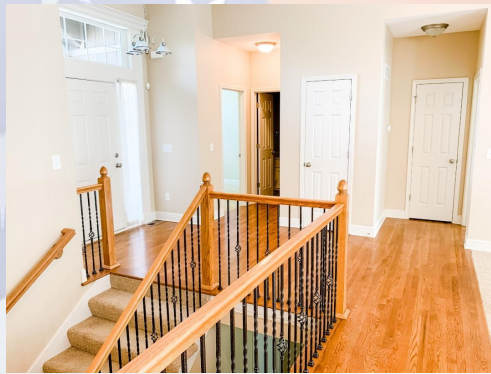

4313 Grand, Leavenworth, KS

MAIN LEVEL: Upon entering, you walk into the main level living room at the center of this beautiful home. The living room is open to the kitchen and boasts a beautiful gas fireplace. The large kitchen and angled center island with quartz countertops is open to the dining area and there are hardwoods throughout this side of the home. Kitchen has butler area with lots of storage. The Laundry room is located to the back of the kitchen where you enter the house from the garage. The master suite has a large bath with separate tub as well as a double vanity sink. The master closet is located to the back of the master bath. The second bedroom is located at the front of the house on this level and a full bath and hall closet are nearby. Access to the basement level is to the right as you enter the home (note railing in picture).