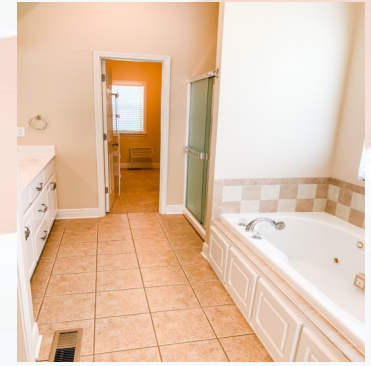

4313 Grand, Leavenworth, KS