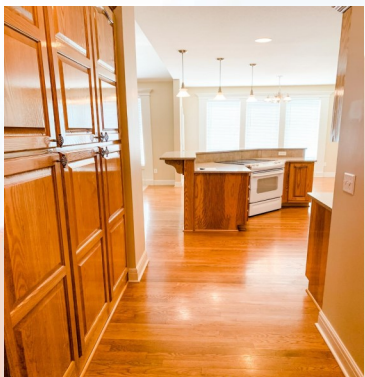

Metro KC Rentals

Matt Warner
913.547.5223
www.metrokcrentals.com

Email:
Matt.Warner@MetroKcRentals.com

4313 Grand, Leavenworth, KS

MAIN LEVEL: Upon entering, you walk into the main level living room at the center of this beautiful home. The living room is open to the kitchen and boasts a beautiful gas fireplace. The large kitchen and angled center island with quartz countertops is open to the dining area and there are hardwoods throughout this side of the home. Kitchen has butler area with lots of storage. The Laundry room is located to the back of the kitchen where you enter the house from the garage. The master suite has a large bath with separate tub as well as a double vanity sink. The master closet is located to the back of the master bath. The second bedroom is located at the front of the house on this level and a full bath and hall closet are nearby. Access to the basement level is to the right as you enter the home (note railing in picture).