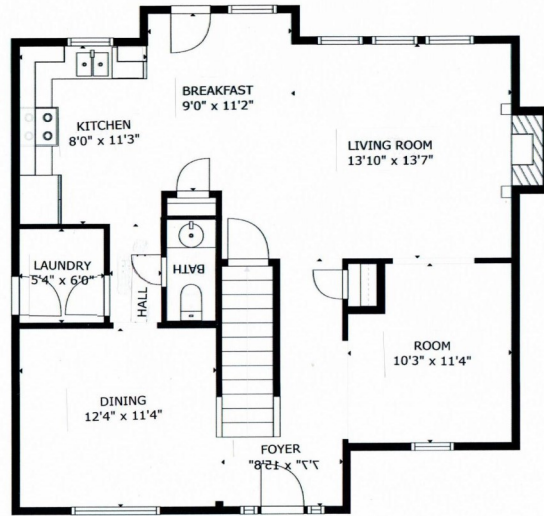

4705 Edgehill, Leavenworth, KS