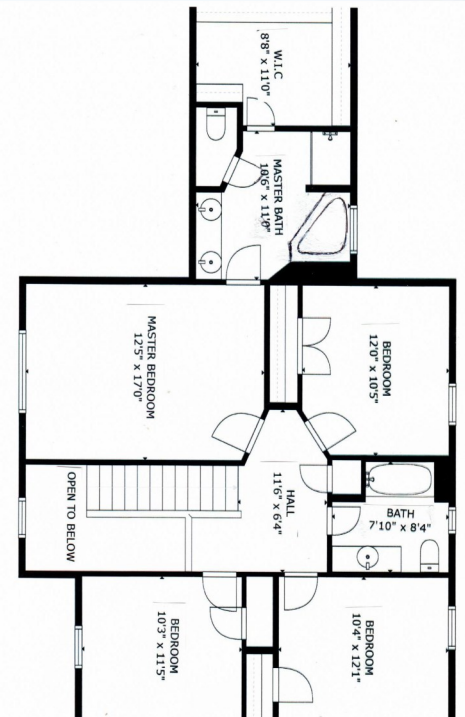

4705 Edgehill, Leavenworth, KS